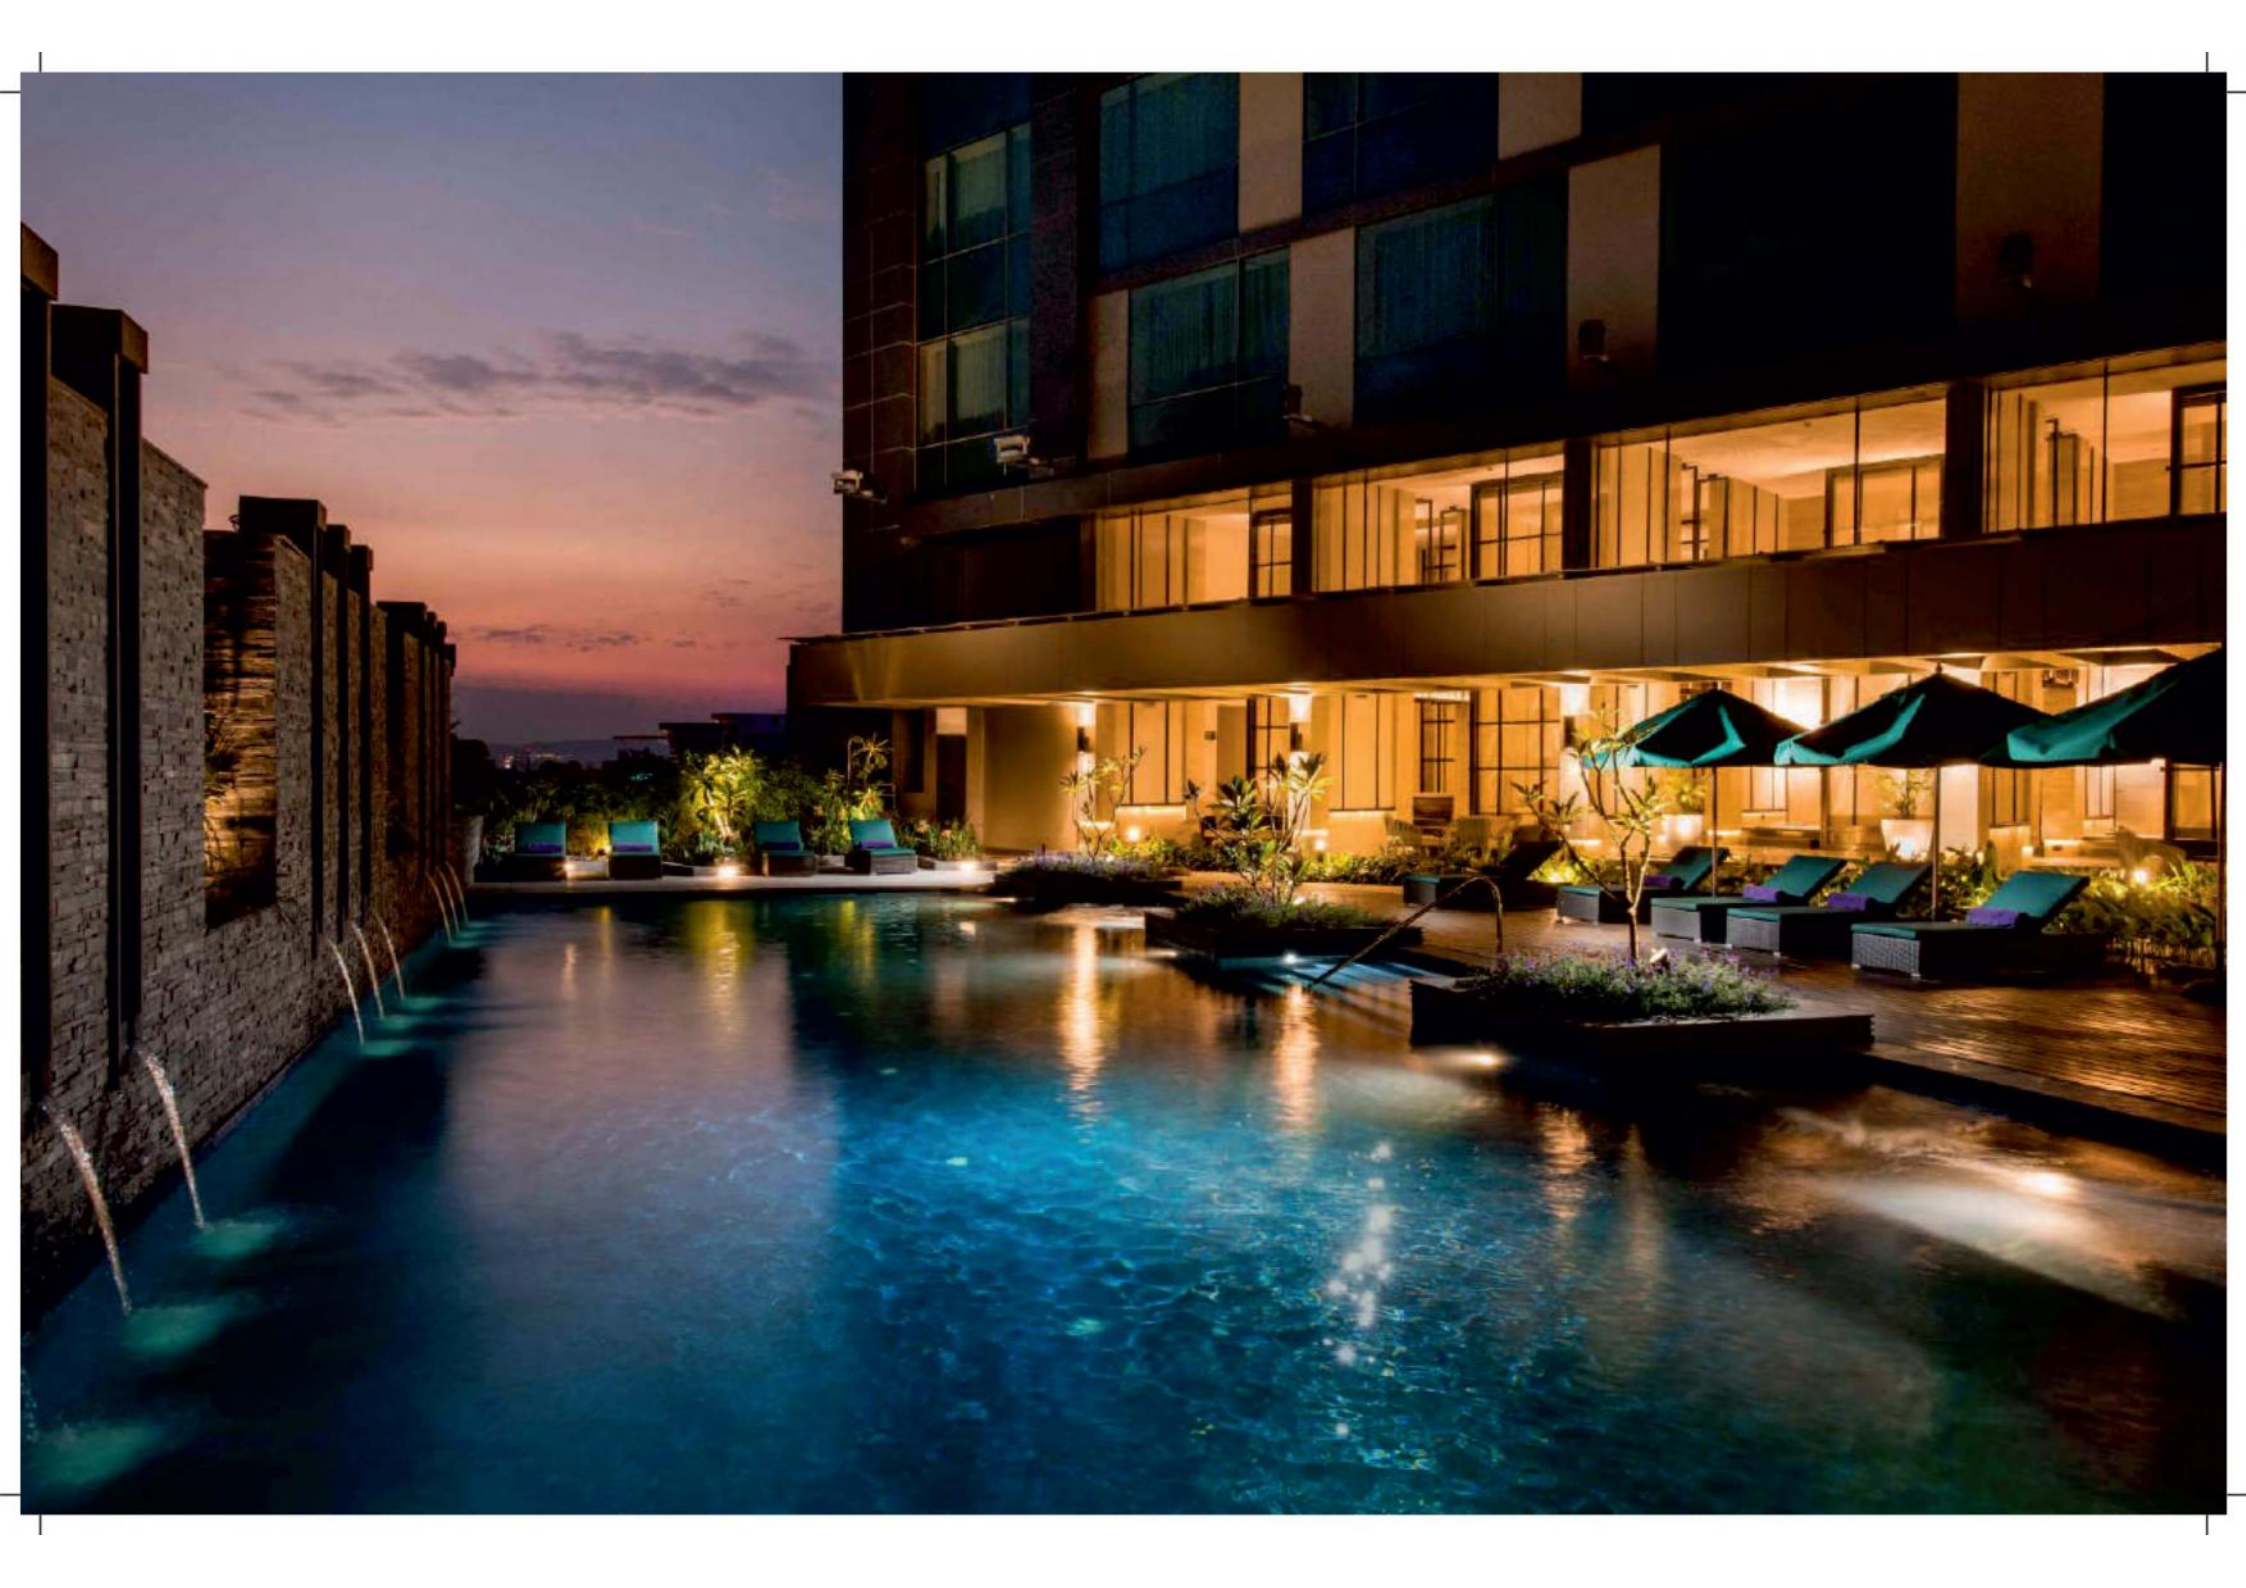

LEVEL 2
membership

CONRAD[®] SPA
PUNE

- Conrad Pune is the only luxury hotel in Pune to offer a dedicated lifestyle floor
- India's first Conrad Spa is spread over 5,000 square feet and provides the perfect retreat from the bustling city of Pune
- The surroundings of the spa are refreshing, naturally relaxing and beautiful
- Conrad Spa is the only spa in Pune offering treatments using ila, the British organic range of products. Enjoy a truly natural therapy
- Four treatment rooms with a discreet private shower and vanity counter
- One couple room for guests to enjoy treatments in the company of loved ones
- Extensive treatments catering to all needs from relaxation, rejuvenation to beauty
- Separate ladies and gentlemen steam and sauna facilities
- Relaxation lounge for guests to relax post treatments
- Recharge at the fitness centre equipped with the latest state-of-the-art range by *LifeFitness*
- Work out on bench presses and chest pulleys or take the virtual walk-through tour on treadmills
- Naturally lit environment to keep you energized
- Personal trainers
- Spend your day soaking in the tropical sun in our impressive outdoor temperature controlled swimming pool with built - in whirlpool
- Aesthetically designed dedicated kid's pool for children to enjoy
- Surrounded by lush manicured gardens, the stunning pool is beautifully landscaped
- Complete the rejuvenating experience with a wide array of juices, salads and healthy snacks at Kabana
- Enjoy the magical sunset with our signature sundowners or spend a romantic evening by the poolside

India's first Conrad Spa spread over 5,000 square feet

ila, the British organic range of products

Kabana poolside Cafe

Outdoor temperature controlled swimming pool

Fitness centre - Latest State - of - the art range by *LifeFitness*