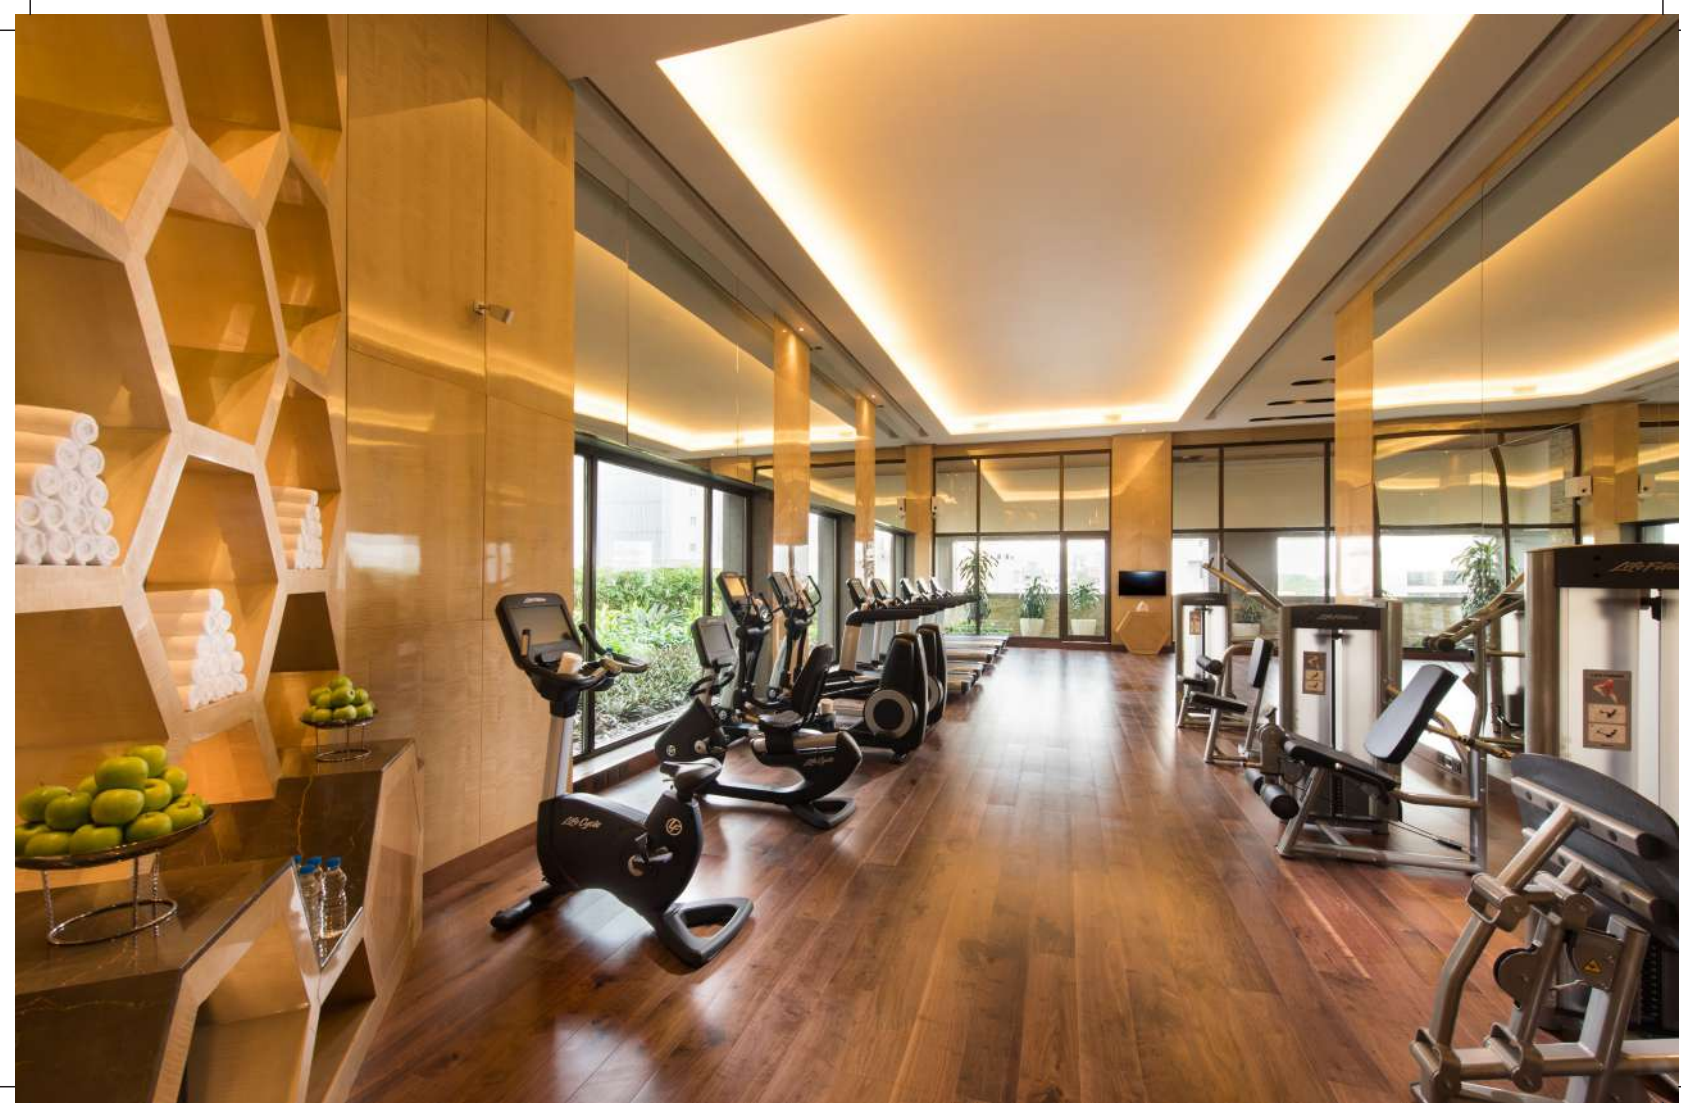

HEALTH CLUB
membership

CONRAD® SPA
PUNE

- Conrad Pune is the only luxury hotel in Pune to offer a dedicated lifestyle floor
- India's first Conrad Spa is spread over 5,000 square feet and provides the perfect retreat from the bustling city of Pune
- The surroundings of the spa are refreshing, naturally relaxing and beautiful
- Four treatment rooms with a discreet private shower and vanity counter
- One couple room for guests to enjoy treatments in the company of loved ones
- Extension treatments catering to all needs from relaxation, rejuvenation to beauty
- Seperate ladies and gentlemen steam and suana facilities
- Relaxation lounge for guests to relax post treatments
- Recharge at the fitness centre equipped with the latest state-of-the-art range by *Life fitness*
- Work out on bench presses and chest pulleys or take the virtual walk-through tour on treadmills
- Naturally lit environment to keep you energized
- Personal trainers
- Spend your day soaking in the tropical sun in our impressive outdoor temperature controlled swimming pool with built-in whirlpool
- Aesthetically designed dedicated kid's pool for children to enjoy
- Surrounded by lush manicured gardens, the stunning pool is beautiful landscaped
- Complete the rejuvenating experience with a wide array of juices, salads and healthy snacks at Kabana
- Enjoy the magical sunset with our signature sundowners or spend a romantic evening by the poolside
- **Operational Hours:**
ConradSpa - 8 am to 10 pm
Steam and Sauna - 6 am to 11 pm
Salon - 10 am to 8 pm
Fitness Centre - 24 Hrs.
Supervised from 6 am to 10 pm
Swimming Pool - 6 am to 10 pm
Kabana - 11 am to 11 pm

India's first Conrad Spa spread over 5,000 square feet

ISUN, range of products

Kabana poolside Cafe

Outdoor temperature controlled swimming pool

Fitness centre - Latest State-of-the-art range by *Life Fitness*