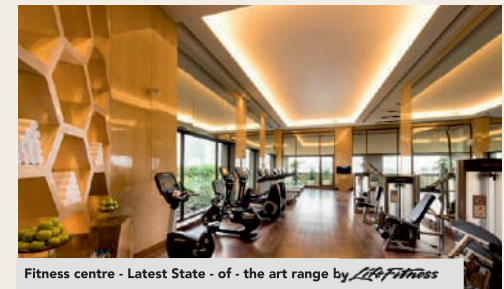

India's first Conrad Spa spread over 5,000 square feet

ISUN, range of products

Kabana poolside Cafe

Outdoor temperature controlled swimming pool

Fitness centre - Latest State-of-the-art range by *Life Fitness*

HEALTHCLUB MEMBERSHIP

ANNUAL SINGLE	INR 150,000
ANNUAL COUPLE	INR 200,000
ANNUAL FAMILY	INR 250,000

(2 Adults & 2 Children below 16 years of age)

INCLUSIONS

- Two night stay in Executive Room inclusive of Lounge Facilities (non-transferable).
- Two complimentary 60min massage, prior reservation (24hours) required.
- Complimentary cake on primary member's birthday.
- Complimentary domestic sparkling wine bottle and cake on anniversary for couple membership.
- 2 hours a month Complimentary usage of Meeting rooms- Business Centre/Executive Lounge.
- 05 Complimentary personal training in a year.
- Complimentary entry to Masu Nights.
- 04 guest vouchers of one day each for Fitness Centre and Pool usage.
- 20% discount on all food and soft beverages (up to 8 people).
- 20% discount on rentals for Meeting rooms- Business Centre/Executive Lounge Floor.
- 20% discount on all Spa & Salon services.
- 20% discount on Hotel Limousine services.
- 02 Vouchers of buffet dinner for 4 guest at Coriander Kitchen.
- 30% discount on Laundry.
- 50% discount on personal training.